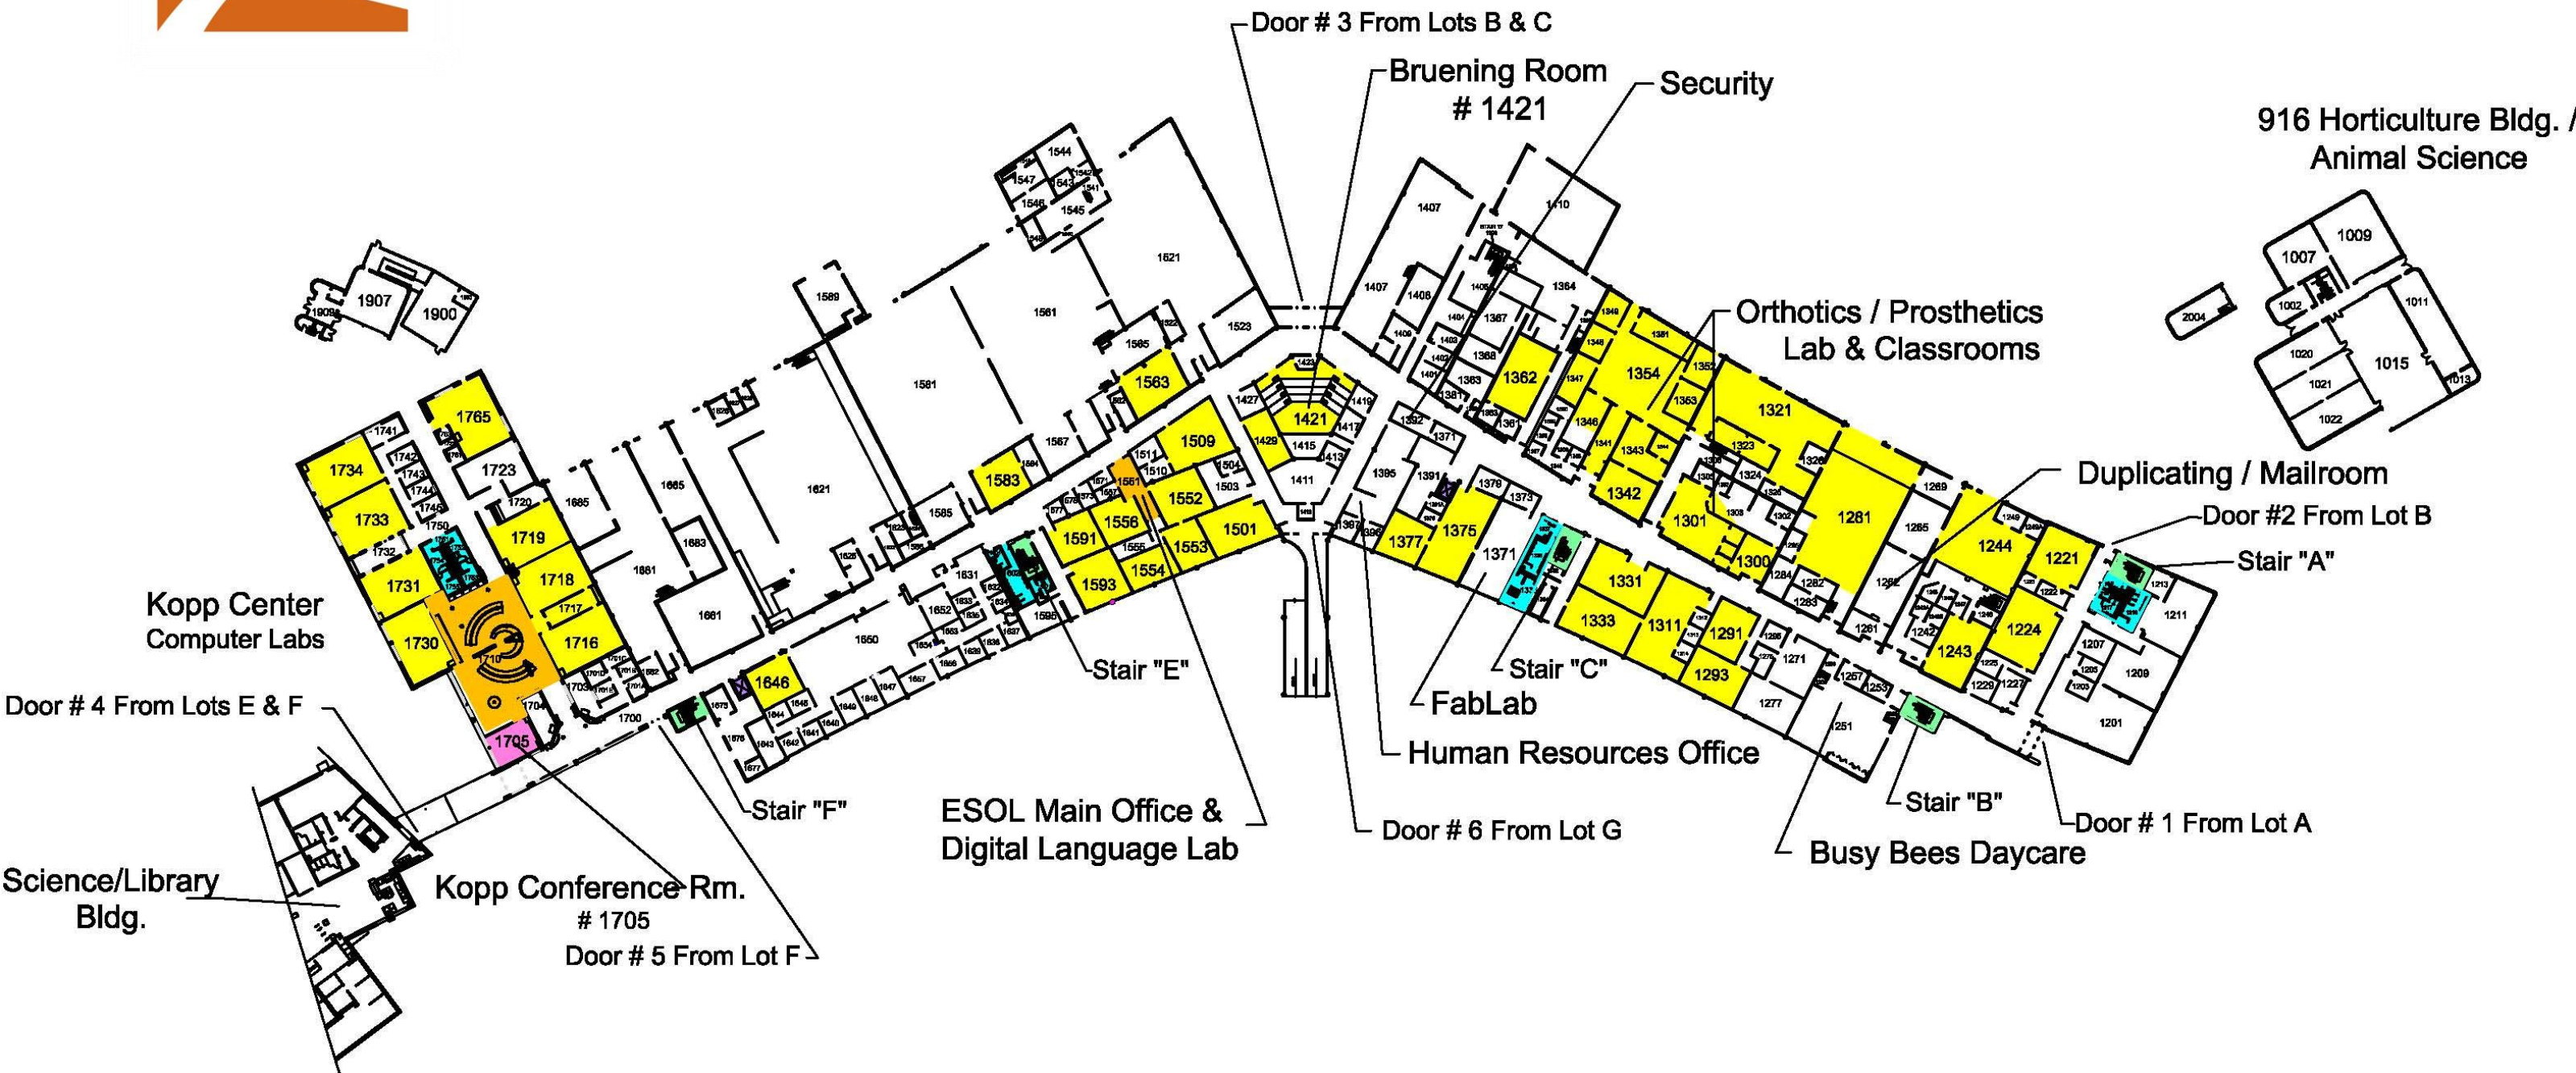

East Campus First Floor

- Bathrooms
- Classrooms
- Conference Rooms
- Elevators (2)
- Study Area
- Stairwells

3300 Century Avenue North, White Bear Lake, MN 55110
651-779-3300