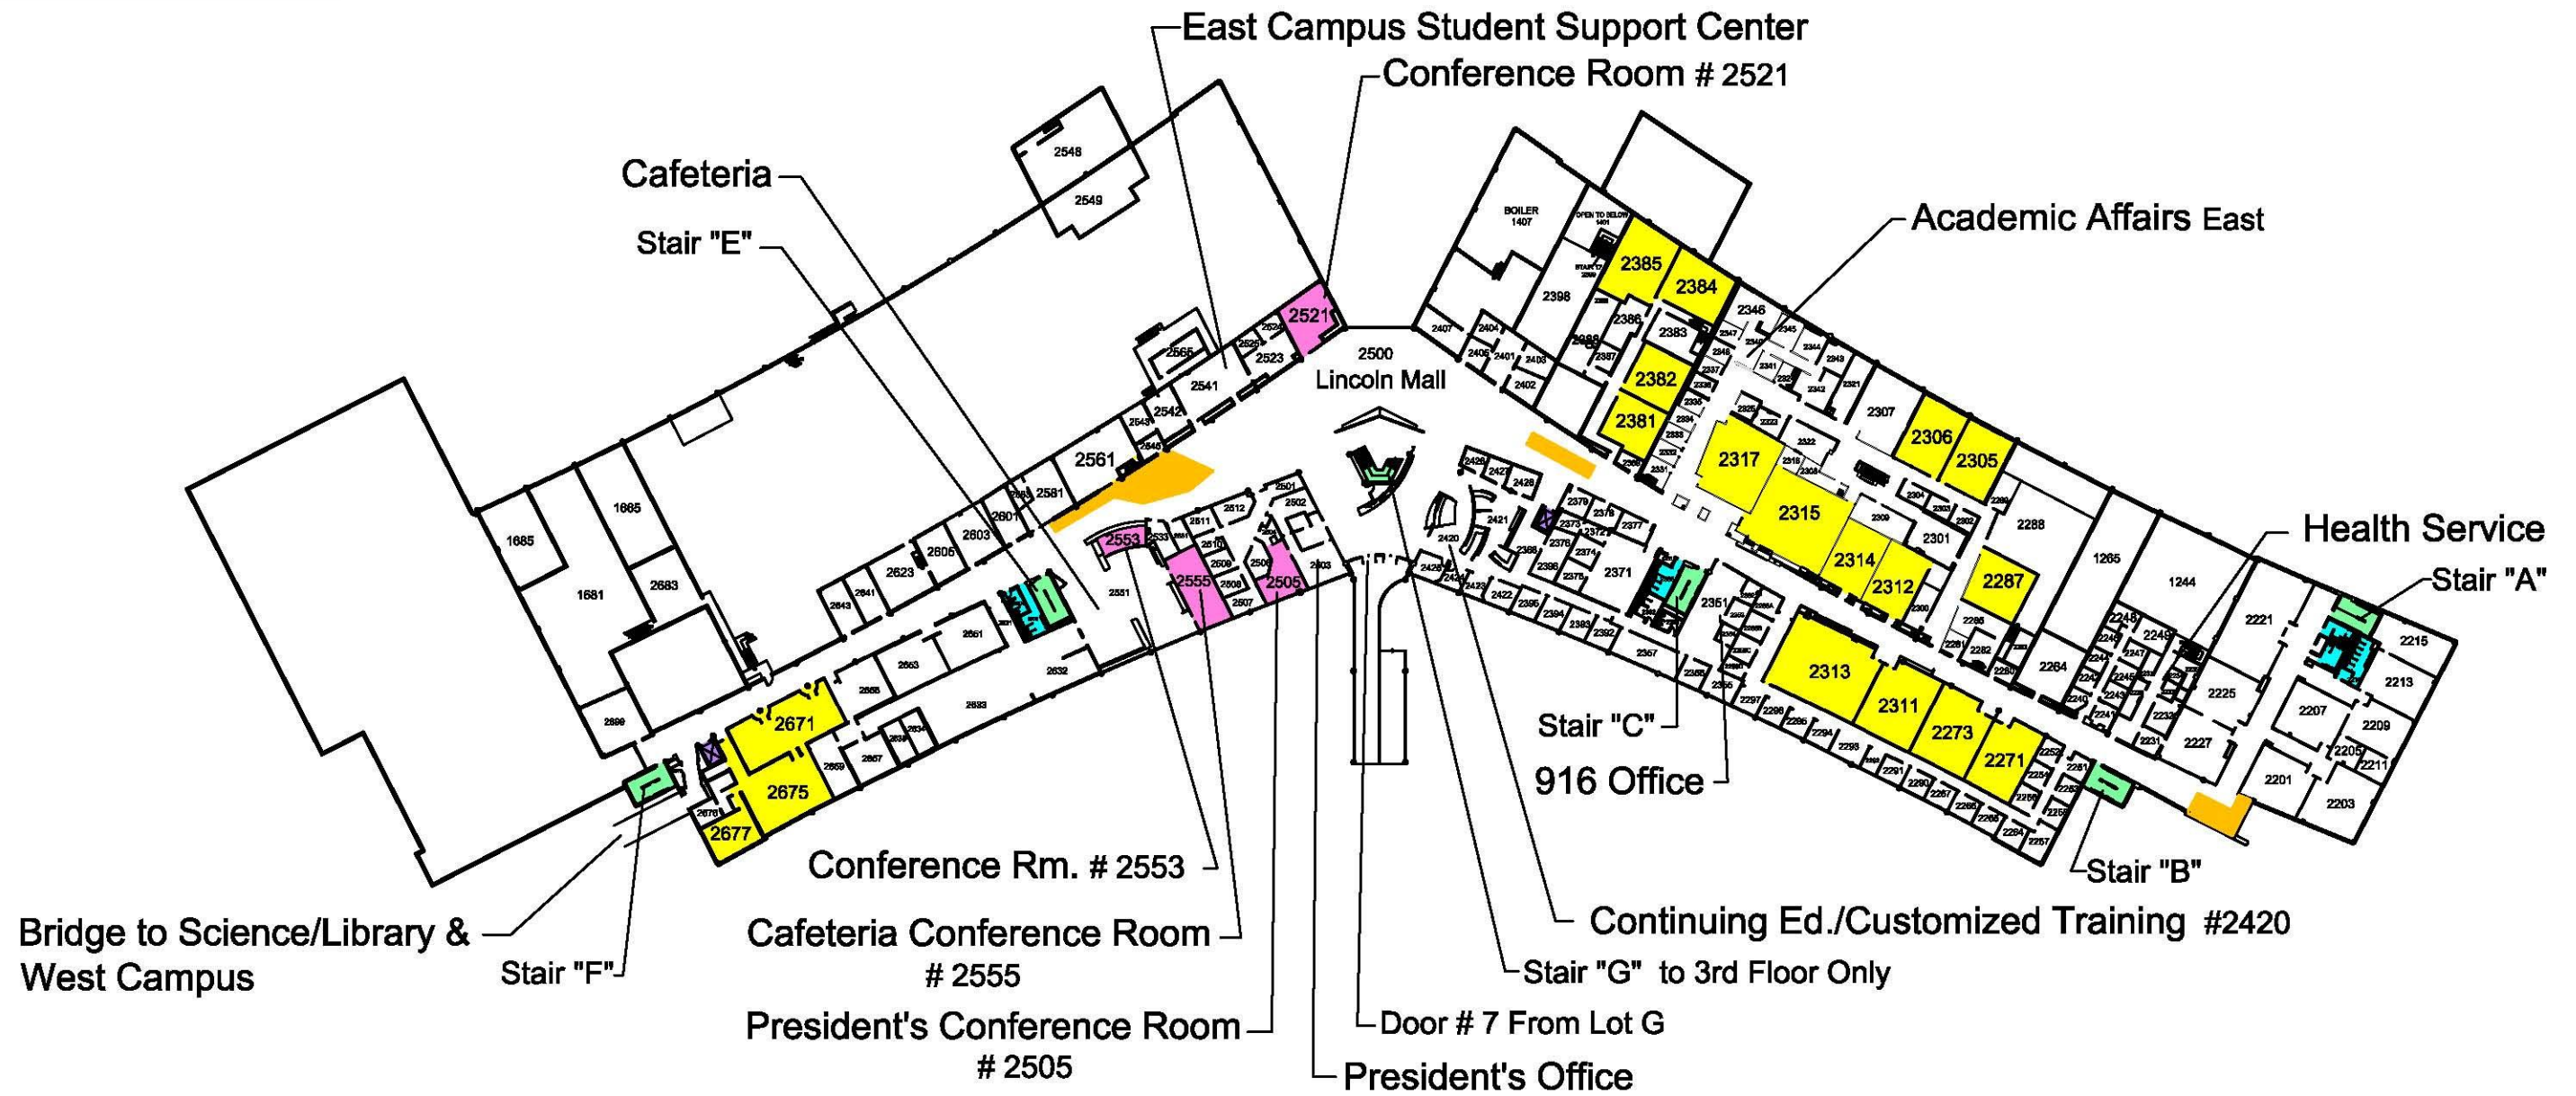

# East Campus Second Floor

- Bathrooms
- Classrooms
- Conference Rooms
- Elevators ( 2 )
- Study Area
- Stairwells

**3300 Century Avenue North, White Bear Lake, MN 55110**  
**651-779-3300**