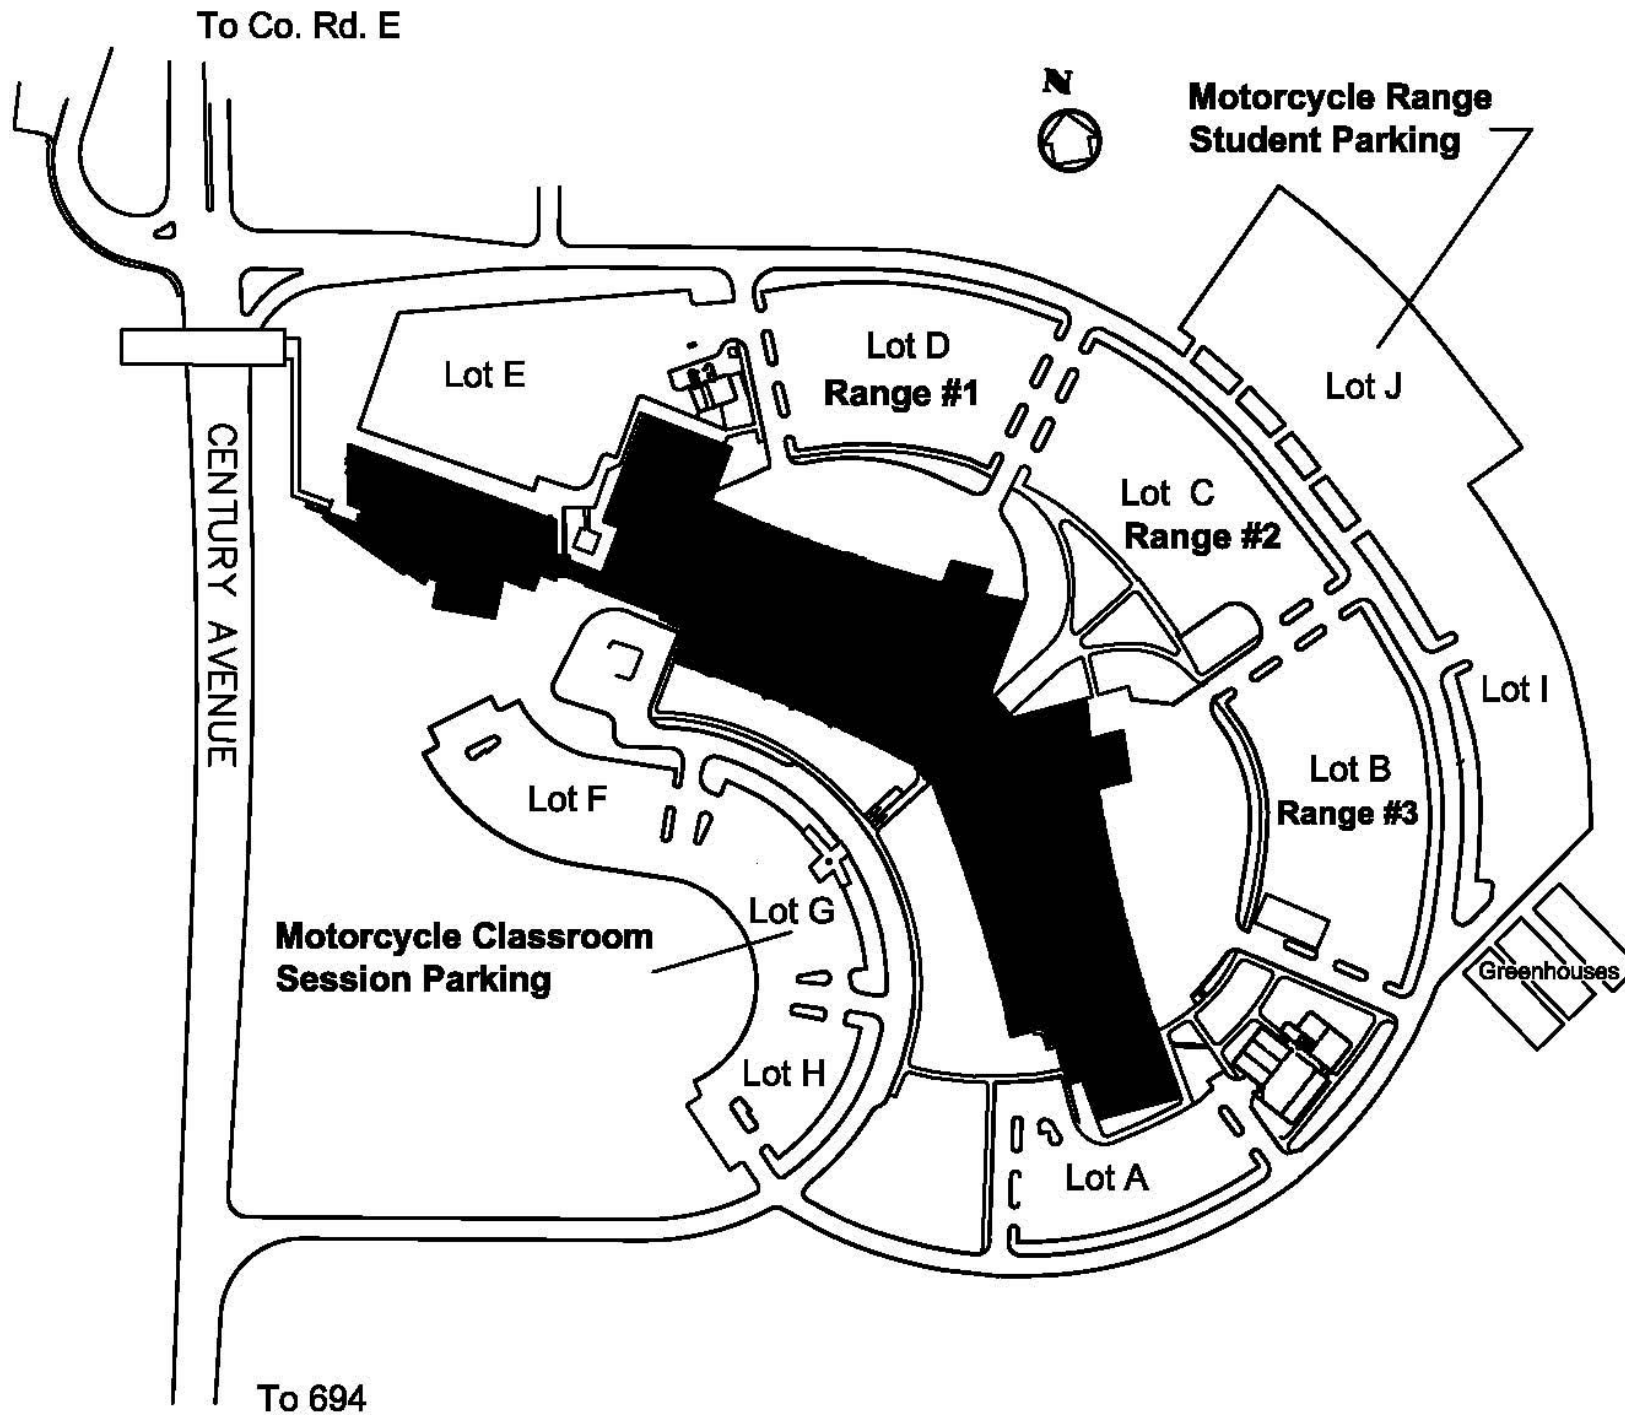

CENTURY
COLLEGE

Updated: 5/2012

3300 Century Avenue North, White Bear Lake, MN 55110
651-779-3300