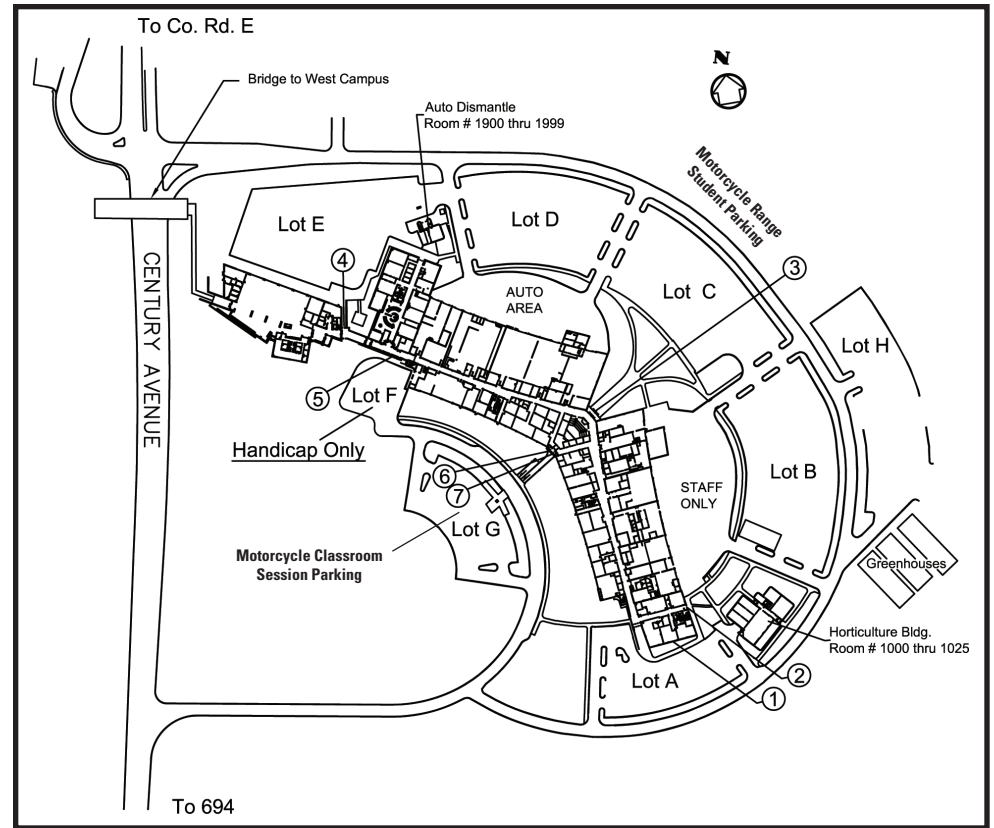

Classroom is located on the East Campus,
2nd Floor, Room 2313 (unless otherwise noted)

Driving Ranges are lots B, C, and D on
East Campus:

**3300 Century Avenue North
White Bear Lake, MN 55110**

Questions?

Call 651.779.3341 or email cect@century.edu

To White Bear Lake

To 694

Interstate **694**

Maplewood
Mall

35E

Highway **61**

White Bear Ave