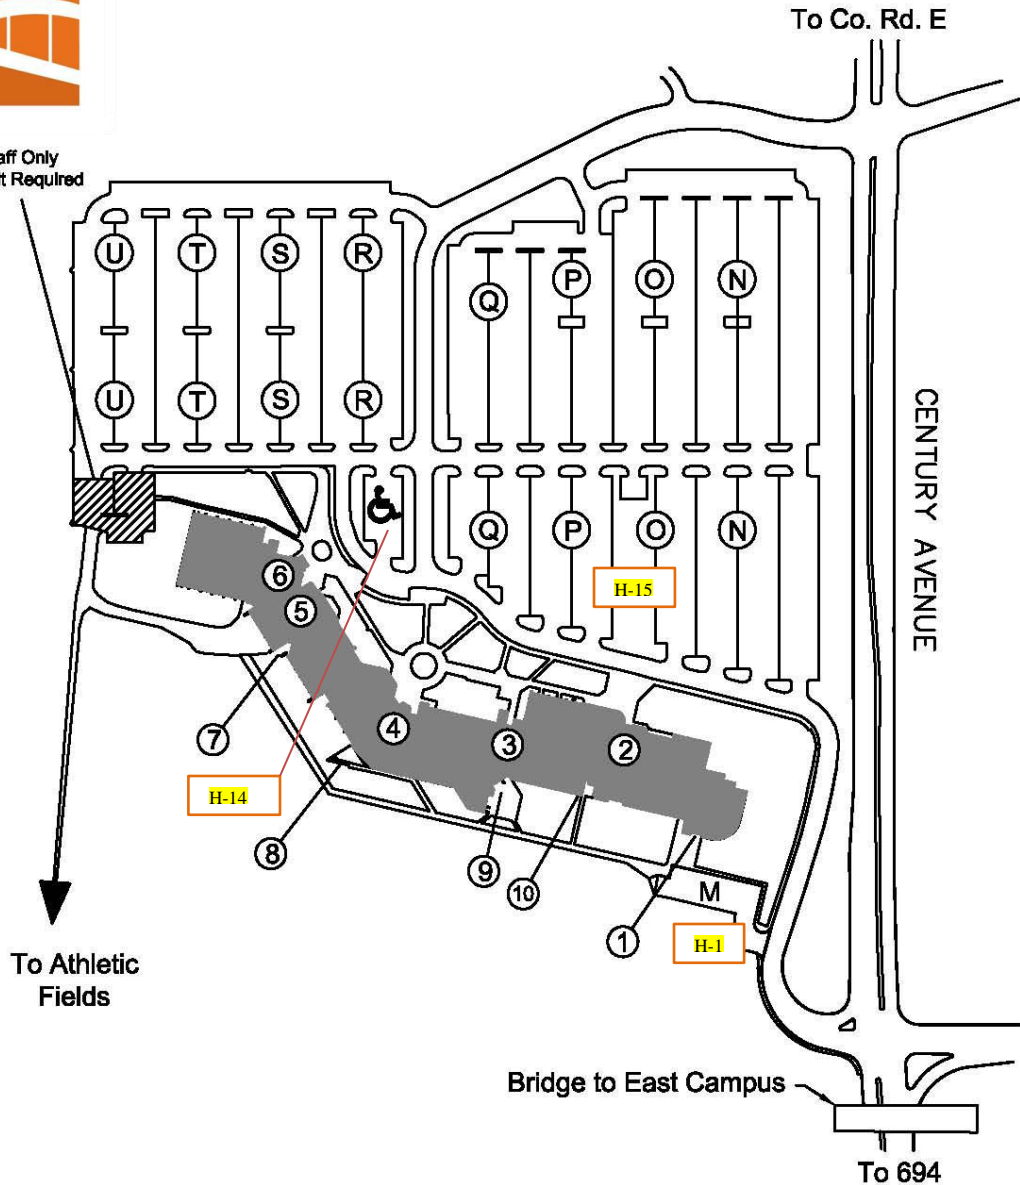

West Campus Parking

Standard Stalls: 1,777
Handicapped Stalls: 30
 Motorcycle Stalls: 16
 Visitor Stalls: 26

Staff Only
Permit Required

Entrances:

- Lot M - Door ① - 1st Floor East end of building.
- Lot N & O - Door ② - 2nd Floor Theater Lobby
- Lot P & Q - Door ③ - 2nd Floor Records / Photo & Financial Aid
- Lot Q & Handicap - Door ④ - 2nd Floor Main Lobby / Business Office
- Lot R, S, T, & U - Doors ⑤ & ⑥ - 2nd Floor Gym
- Door ⑦ - 1st Floor Lounge
- Door ⑧ - 1st Floor Cafeteria
- Door ⑨ - 1st Floor "The Nest"
- Door ⑩ - 1st Floor Faculty Offices