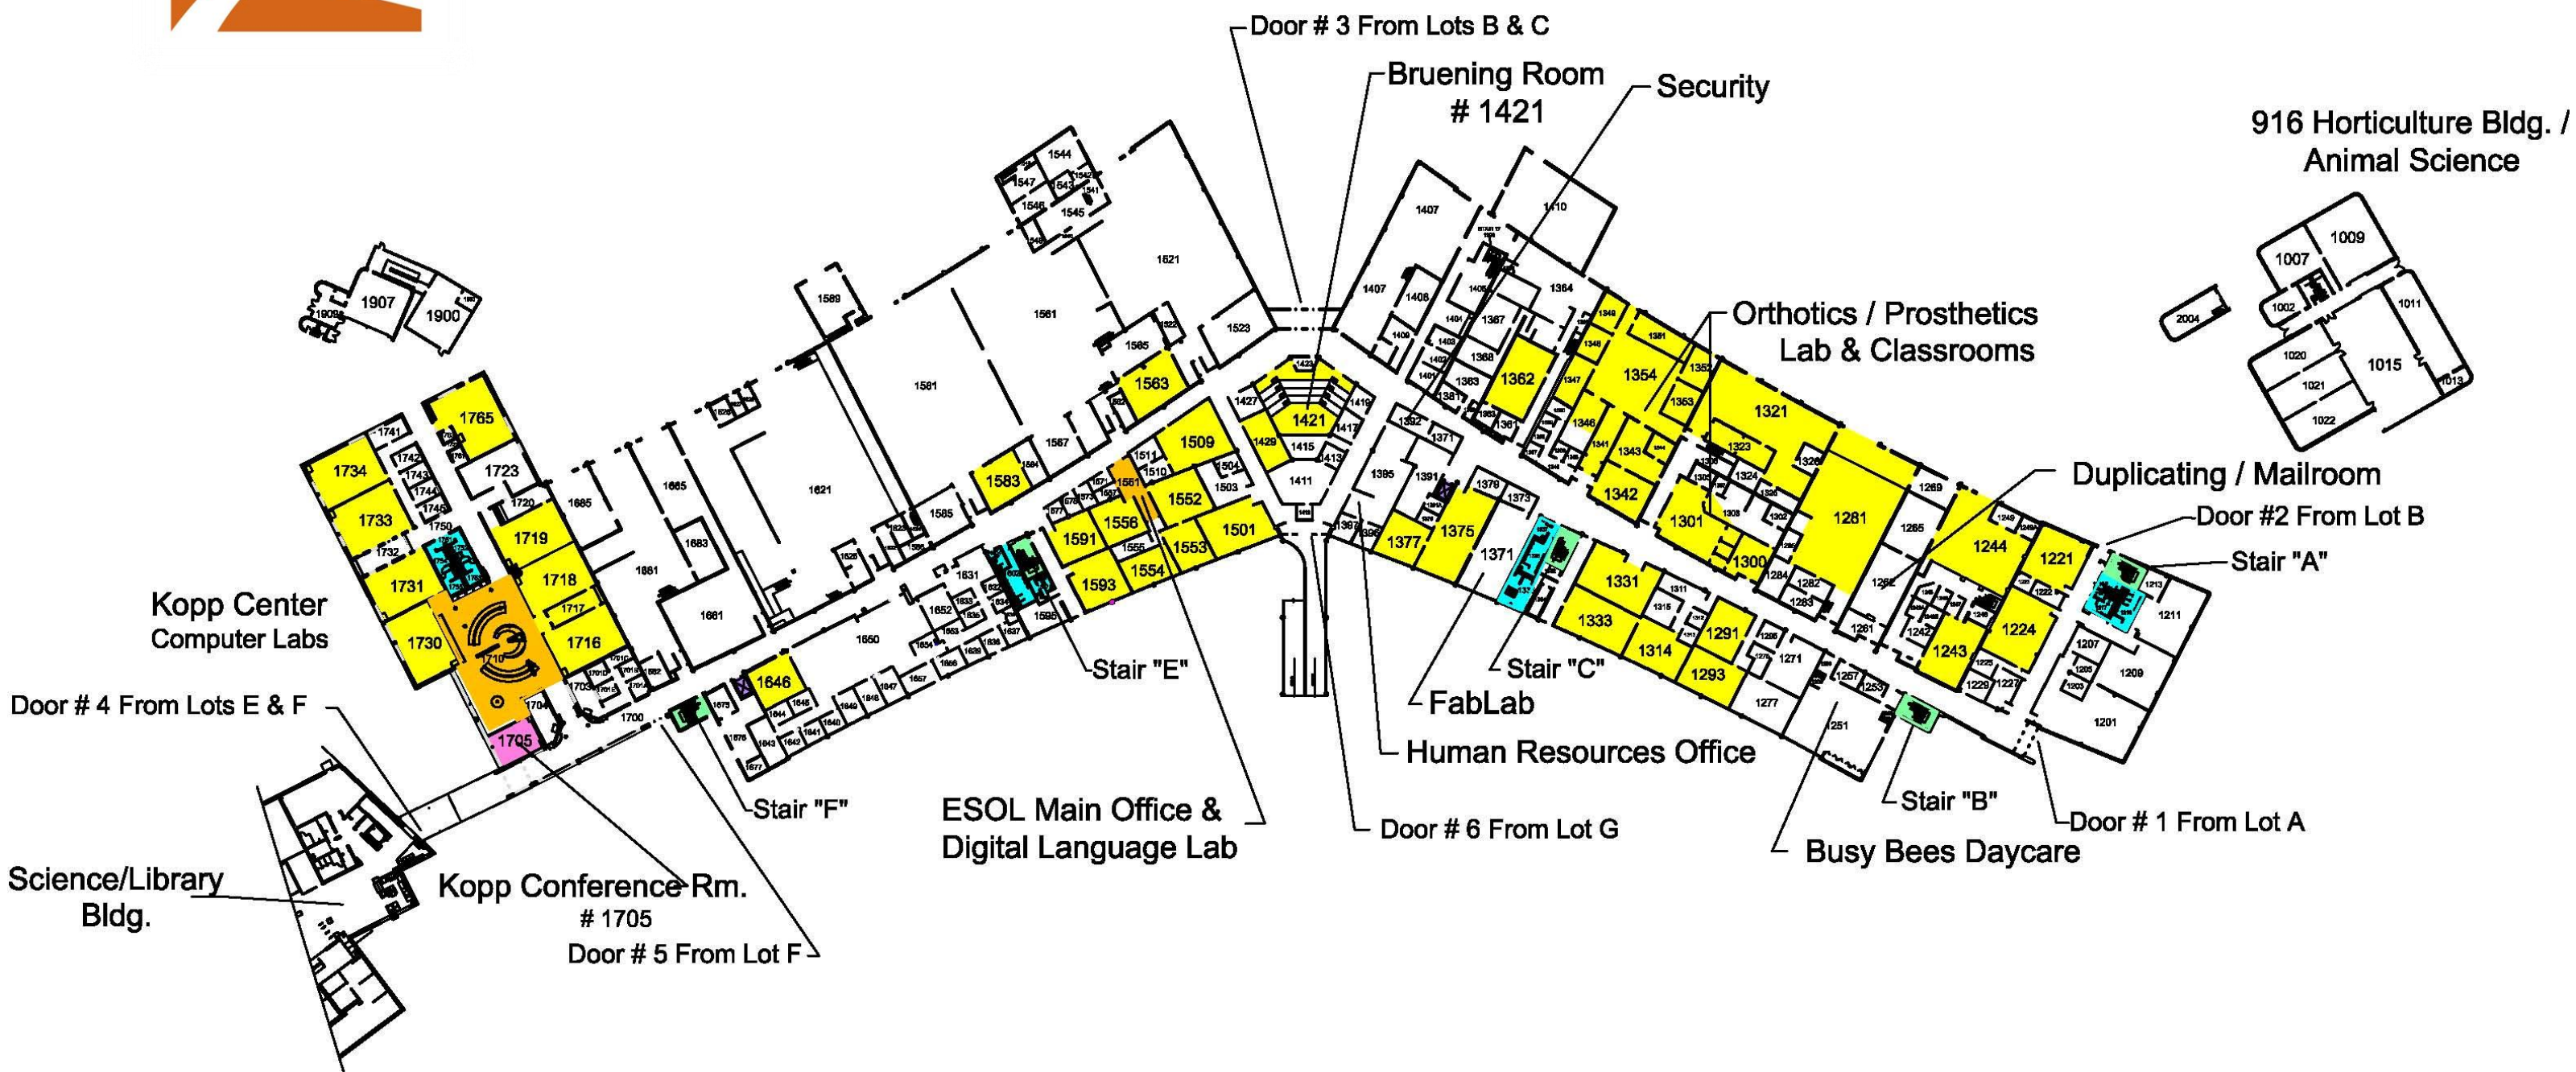

East Campus First Floor

- Bathrooms
- Classrooms
- Conference Rooms
- Elevators (2)
- Study Area
- Stairwells

3300 Century Avenue North, White Bear Lake, MN 55110
651-779-3300