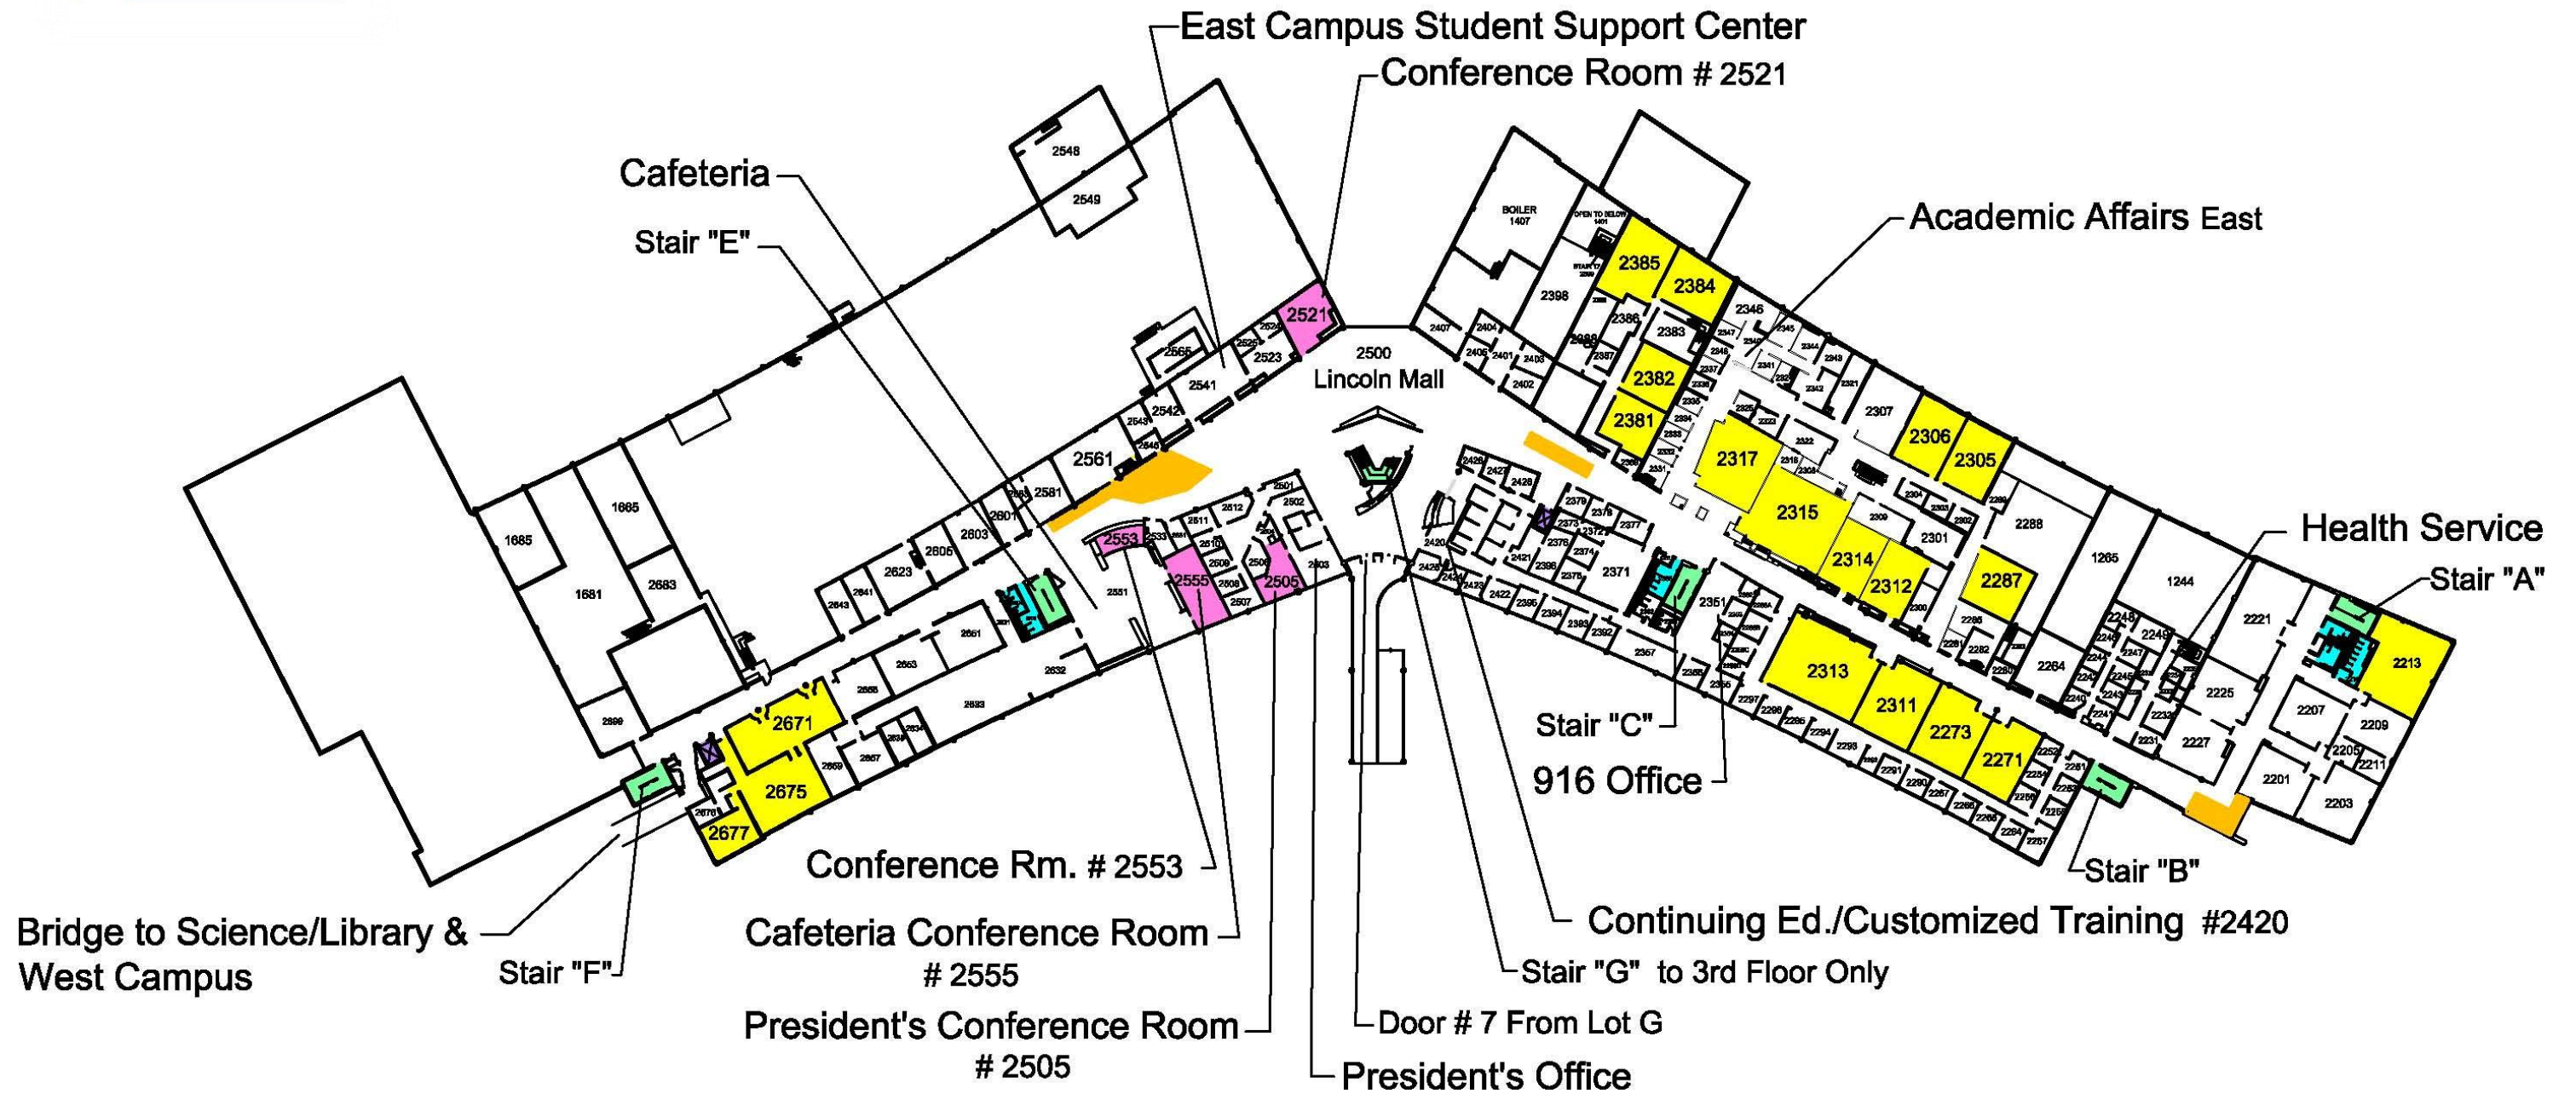

East Campus Second Floor

- Bathrooms
- Classrooms
- Conference Rooms
- Elevators ( 2 )
- Study Area
- Stairwells

3300 Century Avenue North, White Bear Lake, MN 55110  
651-779-3300